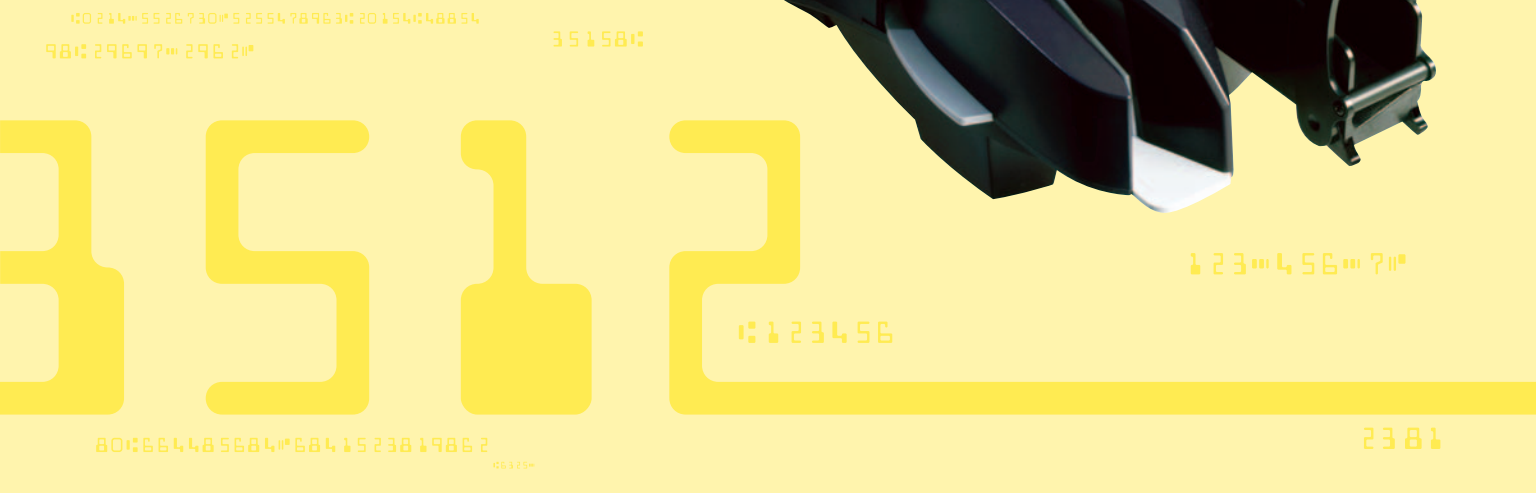

EXCELLA™

FEATURES

- ▶ Reads E13B and CMC7 MICR fonts
- ▶ Captures front and back image of check in a single pass
- ▶ Endorsement printer prints horizontal message on back of the check (e.g. endorsement information)
- ▶ Endorsement message is programmable
Message height: 1/8" consisting of 12 pixels
- ▶ Resolution: 200 dpi (scaling to 100 dpi available)
- ▶ Black & white/grayscale images are standard.
Color images are available in a different model